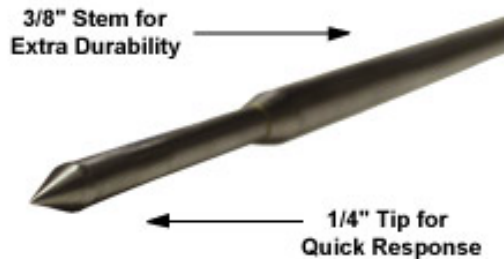

How Hot's Your Pile?

REOTEMP Compost Thermometers

NEW!!! FAST RESPONSE Windrow Thermometer

Response Time: 13 seconds (1 Time constant)

Construction: All Stainless Steel welded construction. The dial case is hermetically sealed.

Temperature Range: All available REOTEMP temperature scales can be used.

MODEL NUMBERS

A24FR	24" Stem
A36FR	36" Stem
A48FR	48" Stem
A60FR	60" Stem
A72FR	72" Stem

REOTEMP Instrument Corp
10656 Roselle Street, San Diego, CA 92121
Phone: (800) 648-7737 FAX: (858) 784-0720
Email: compost@reotemp.com Website: www.reotemp.com

How hot's your pile?

REOTEMP Compost Instruments

Heavy-Duty Windrow Thermometer

Construction: All Stainless Steel welded construction. The 3" dial case is hermetically sealed.

Temperature Range: All available REOTEMP temperature scales can be used.