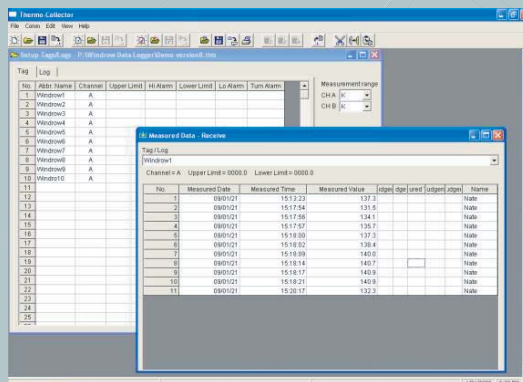

REOTEMP has a solution...

Features/Benefits:

- Accurate data
- Organized data
- Saves time
- Water-resistant sheath
- Custom ID tags
- Software included
- NO MORE CLIPBOARDS!

HOW IT WORKS

1. **Load your locations** into the handheld unit (1 time setup)
2. Walk the windrows and **record temperature data** into the handheld unit.
3. **Upload the data** into the computer software.
4. **Export the data** into an Excel[®] spreadsheet for record keeping or print it out.

Everything you need for \$1,199

(Part # WDL-CK36FR includes all 3 items below)

1. Handheld Datalogger

2. Computer Software

3. 36" Thermocouple Probe (CK36FR)

SPECIFICATIONS

Characteristic	Description
Temperature Range	Type K Thermocouple: -200C to 1372C (-328F to 2501.6F)
Resolution	0.1C or .1F
Accuracy	< 1.0C
Water-resistant sheath	Water-resistant sheath (included)
Drip-proof construction	Conforms to IP54 standards (dust-proof and drip-proof)
Data capacity	5000 data items when in collector mode.
Tag Names	Maximum of 50, each comprising of up to 8 alphanumeric characters
Operator Names	Maximum of 10, each comprising of up to 8 alphanumeric characters
Comments	Maximum of 32, each comprising of up to 8 alphanumeric characters
Alarm function	Upper and Lower-limit alarms
Display	LCD with backlight
Battery	Two AA-size batteries (included)
Battery Life	Approx. 20 days when operated in collector mode 2 hours a day including 30 minutes of communication.
Communication function	RS-232C standard
Software requirements	CPU:i486DX or higher, OS: Windows 95/Windows 98/ Windows NT 4.0, FDD 3.5", 1.44 MB-formatted. Required space on the HDD: 10 MB or greater. Recommended memory capacity: 16MB or greater. Serial I/O capability: A serial port conforming to RS-232C standard should be available. Software: Microsoft Excel 95, Microsoft Excel 97.
External Dimensions	Approx. 151(H) x 56(W) x 33(D) mm
Warranty	1 year limited warranty