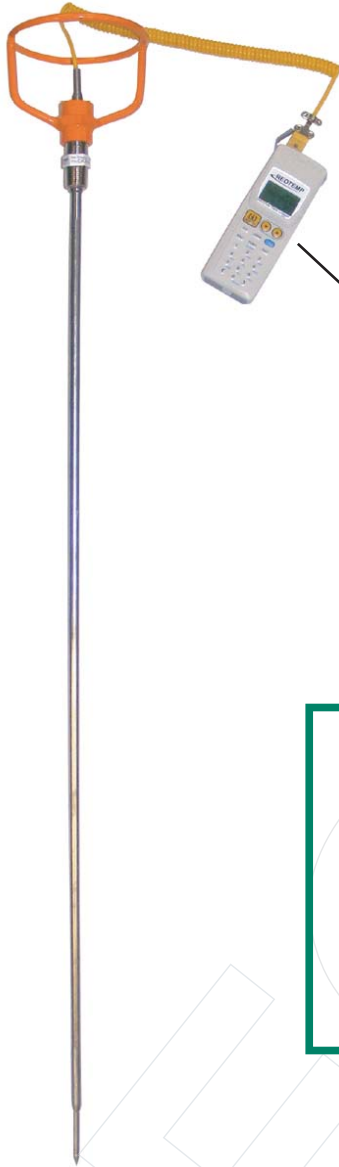

Windrow Data Logger

Stores
Temperature
Readings

Tired of writing down temperatures on your clipboard?
Tired of lost data or missing data?
Tired of inaccurate data?
Tired of keeping piles of paper in your office?

REOTEMP has a solution...

Features/Benefits:

- Accurate data
- Organized data
- Saves time
- Water-resistant sheath
- Custom ID tags
- Software included
- NO MORE CLIPBOARDS!

HOW IT WORKS

1. **Load your locations** into the handheld unit (1 time setup)
2. Walk the windrows and **record temperature data** into the handheld unit.
3. **Upload the data** into the computer software.
4. **Export the data** into an Excel[®] spreadsheet for record keeping or print it out.